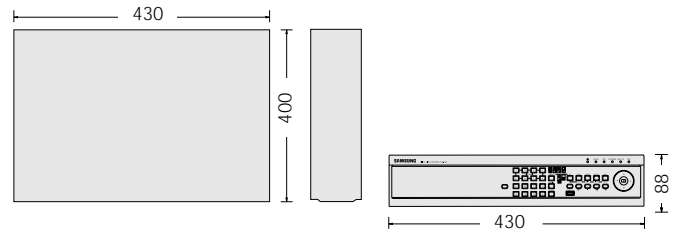

Front Panel

Dimensions (unit : mm)

Specifications

		SHR-2160P	SHR-2160
Operating System		Embedded OS	Embedded OS
Storage Capacity	Internal	Basic 120GB Max. Expansion 250GB x 4	120GB 250GB x 4
	External	USB HDD Max. 250GB, 1EA	Max. 250GB, 1EA
Video	Inputs	Composite 16Ch Composite Through 16Ch	16Ch 16Ch
	Outputs	Composite 2Ch(Main, Spot) S-Video 1Ch VGA 1Ch	2Ch(Main, Spot) 1Ch 1Ch
	Compression	MPEG4	MPEG4
	Compression Rate	Very High 10~11KB(352x288), 15~16KB(720x288) High 8.5~9.5KB(352x288), 13~14KB(720x288) Standard 6.5~8KB(352x288), 9.5~11.5KB(720x288) Low 3~5KB(352x288), 5~7.3KB(720x288)	10~11KB(352x240), 15~16KB(720x240) 8.5~9.5KB(352x240), 13~14KB(720x240) 6.5~8KB(352x240), 9.5~11.5KB(720x240) 3~5KB(352x240), 5~7.3KB(720x240)
	Display Speed(images/sec)	400	480
	Display Resolution	720x576	720x576
Recording/Search	Recording Mode	Time Lapse, Event Alarm/Motion/Video Loss Schedule(Time/Date/Camera)	Time Lapse, Event Alarm/Motion/Video Loss Schedule(Time/Date/Camera)
	Search / PB Mode	Search PB Date/Time Search, Go to First/Last Search, Backup Search Play, Stop, Pause, FF, FB, Jog, Shuttle	Calendar Search, Event Search(Alarm/Motion/Video Loss), Date/Time Search, Go to First/Last Search, Backup Search Play, Stop, Pause, FF, FB, Jog, Shuttle
	Recording Speed(images/sec)	100(352x288), 50(720x288)	120(352x240), 60(720x240)
	Recording Resolution	Small(352x288), Normal(720x288)	Small(352x240), Normal(720x240)
	Auto Switching	0, 3, 5, 10, 20, 30 sec	0, 3, 5, 10, 20, 30 sec
	Live Division Screen	Single, Division(4, 6, 7, 9, 10, 16), Sequence, x2 Zoom, Freeze	Single, Division(4, 6, 7, 9, 10, 16), Sequence, x2 Zoom, Freeze
Audio	Inputs	4Ch, RCA	4Ch, RCA
	Outputs	1Ch, RCA	1Ch, RCA
	Compression	G.726	G.726
	Recording	4Ch	4Ch
Alarm	Inputs	16 Alarm, 1 Alarm Reset	16 Alarm, 1 Alarm Reset
	Outputs	4 Alarm Out	4 Alarm Out
	Pre Alarm	3, 5, 10, 20, 30 sec	3, 5, 10, 20, 30 sec
	Post Alarm	3, 5, 10, 20, 30 sec	3, 5, 10, 20, 30 sec
Motion Detection		Area Setting	Area Setting
Network		Ethernet : 10/100 Base T, ADSL Static IP ADSL Dynamic IP(PPPoE), Cable Network(Dynamic IP)	Ethernet : 10/100 Base T, ADSL Static IP ADSL Dynamic IP(PPPoE), Cable Network(Dynamic IP)
Backup	USB 2.0	Front 1, Rear 1 port, External HDD, USB Memory, External CD-RW	Front 1, Rear 1 port, External HDD, USB Memory, External CD-RW
	Serial I/F(RS-485)	PTZ Device Control, System Key Board	PTZ Device Control, System Key Board
	Watermark	Yes	Yes
	Multiplex function	Duplex	Duplex
	Power Requirements	AC 100~240V, 50/60Hz	AC 100~240V, 50/60Hz
	Weight	6.5kg	6.5kg
	Dimensions(WxHxD)mm	430 x 88 x 400 mm	430 x 88 x 400 mm